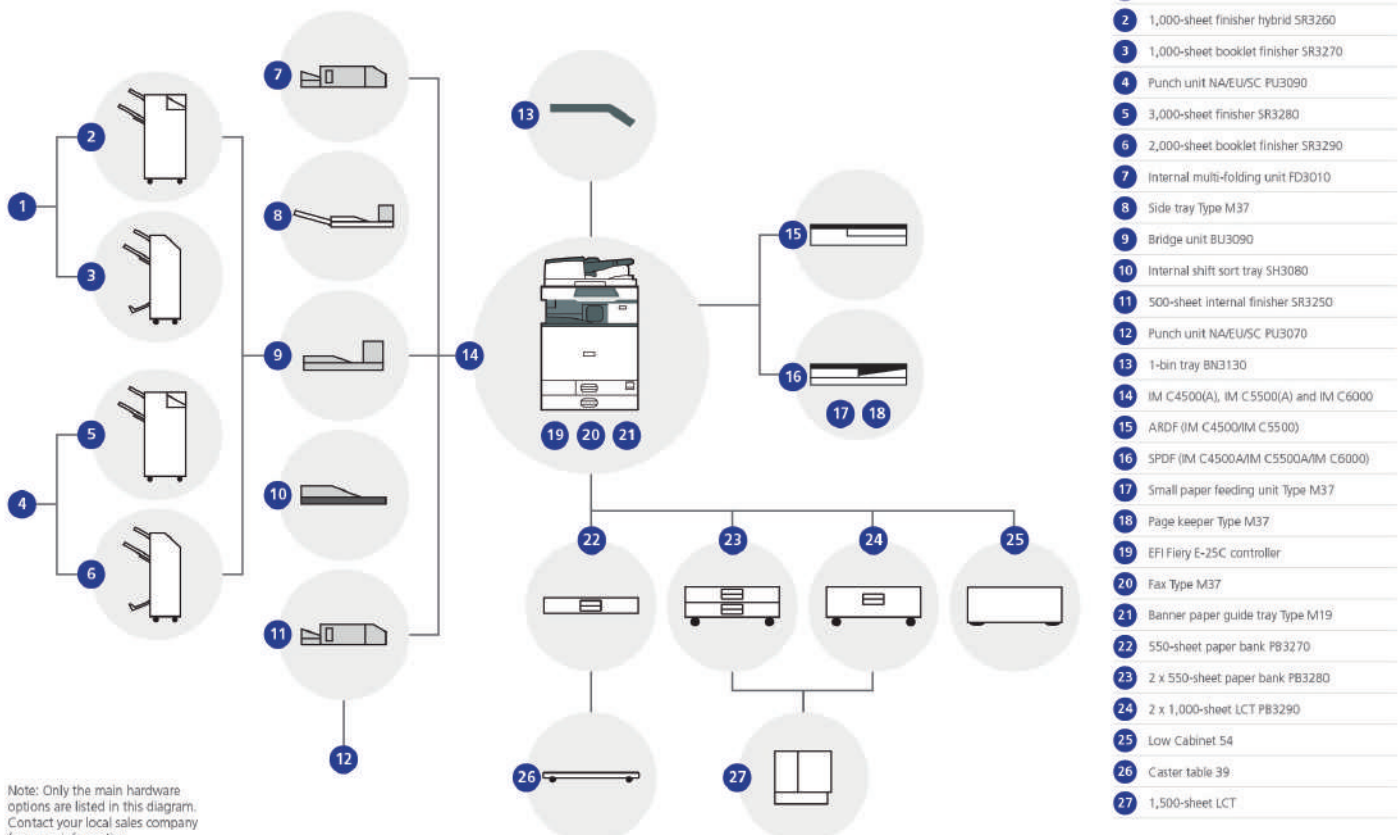

Take advantage of a variety of finishing and paper options to add a professional touch whilst meeting the printing demands of medium to large workgroups. Environmentally-friendly low TEC (Typical Electricity Consumption) values, deliver reduced energy consumption and cut running costs. RICOH Intelligent Support tools ensure your device uptime is maximised whilst self-help tools enable your teams to make simple fixes such as changing supplies, without involving expensive IT-resources.

With print speeds from 45 to 60 CPM, the IM C4500(A)/C5500(A)/C6000 devices are here to add value to your business. The easy-to-use 10.1" Smart Operation Panel with touch screen controls has improved responsiveness and large new look icons. Settings can be configured to suit each individual user's needs and with easier mobile connectivity, users can print or scan to the office network or cloud from their smart device, with built-in support for NFC, AirPrint* or Mopria.

- Production of professional flyers with inner multi-folding unit
- Reduction of outsourcing costs – by producing printed materials in-house
- Efficient working and reduced user intervention – by expanding paper capacity
- Increased uptime and performance – with RICOH Intelligent Support

IM C4500(A) / IM C5500(A) / IM C6000 hardware configuration